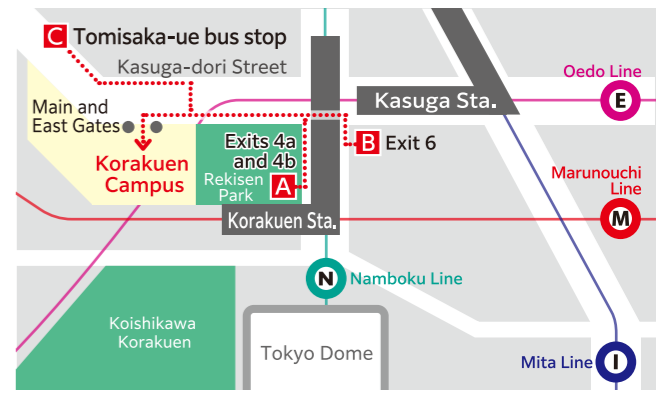

CHUO UNIVERSITY KORAKUEN CAMPUS BARRIER FREE MAP

(Created: June 2026)

Access Route

Please use public transportation to get to the campus. Kasuga-dori Street has an uphill slope of approximately 4° from Korakuen Station.

*Contact us in advance if you are coming by car and need priority parking.

Train

A Korakuen Station on the Tokyo Metro Marunouchi Line or Namboku Line to Main Gate and East Gate

Take Exit 4a or 4b, where an elevator is located, and go straight up Kasuga-dori Street for about five minutes.

- Exit 4a**: Stairs with braille blocks.
- Exit 4b**: Flat path with no steps.

B Kasuga Station on the Toei Oedo Line or Mita Line to Main Gate and East Gate

Take Exit 6 (for Bunkyo City Office) and go straight up Kasuga-dori Street for about six minutes. There is an elevator at Exit 6.

Bus

C Toei Bus Tomisaka-ue bus stop (in front of the Faculty of Science and Engineering, Chuo University)

After getting off at the Tomisaka-ue bus stop, you can enter through the main gate on Kasuga-dori Street. When you cross Kasuga-dori Street to get to the bus stop for Kasuga-eki-mae, please use the pedestrian crossing (★) between the Main Gate and the East Gate, as there is less incline. All Toei buses are non-step buses.