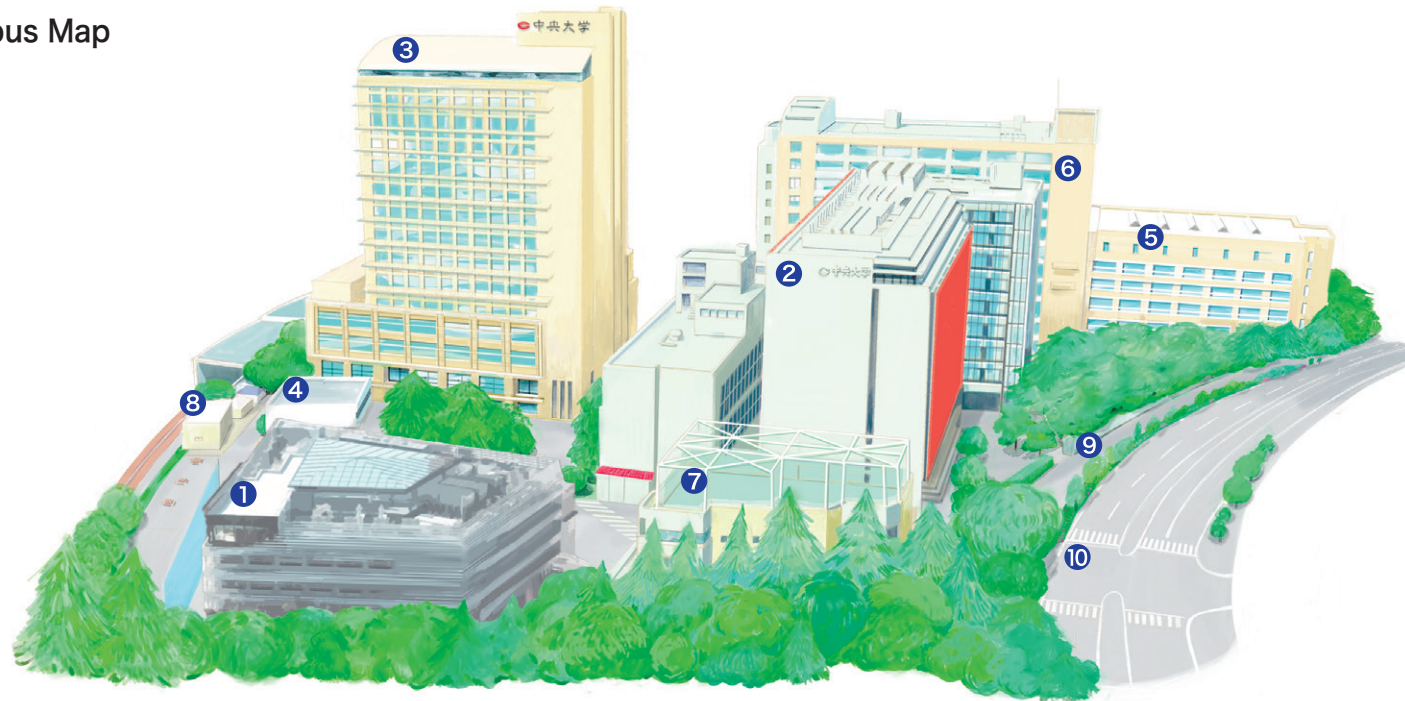

Korakuen Campus Map

① Building 1

- 5F: Lounge
- 2-4F: Laboratories, Classrooms
- 1F: Laboratories, Classrooms
- Volunteer Center Spot
- B1F: Laboratories, Classrooms
- Federation of Science and Engineering, Student Club Rooms

② Building 2

- 9F: Laboratories, Classrooms
- 7-8F: Laboratories, Classrooms
- Advanced Science and Technology Center, Institute of Science and Engineering
- 3-6F: Laboratories, Classrooms
- 2F: Laboratories, Classrooms
- Chuo University High School at Bunkyo
- 1F: Chuo University High School at Bunkyo (Arena)
- B1F: Chuo University High School at Bunkyo (Arena)

③ Building 3

- *9-14F: Industry-Academia-Government Collaboration Zone for Social Co-creation
- 14F*: Office of the AI and Data Science Center
- Industry-Academia-Government Collaboration
- 13F*: Faculty of Law (Research Room)
- Industry-Academia-Government Collaboration
- 12F*: Research and Development Initiative
- 11F*: Institute of Comparative Law in Japan, Faculty of Law (Research Room)
- 10F*: Research Support Office (Chuo University Research Promotion Office, Research and Development Initiative, Institute of Science and Engineering)
- Conference Room
- 9F*: Institute of Science and Engineering
- 5-8F: Laboratories, Classrooms
- 4F: Korakuen IT Center (Practice Rooms, Office)
- 3F: Classrooms
- Chuo University High School at Bunkyo (Small Hall, Library)
- 2F: Chuo University High School at Bunkyo (Classrooms)
- 1F: Career Design Support Section at the Korakuen Campus
- Community Hall, Conference Rooms, Cafeteria

⑦ Building 8 Chuo University High School at Bunkyo

⑧ Laboratory Building

⑨ Main Gate

⑩ East Gate