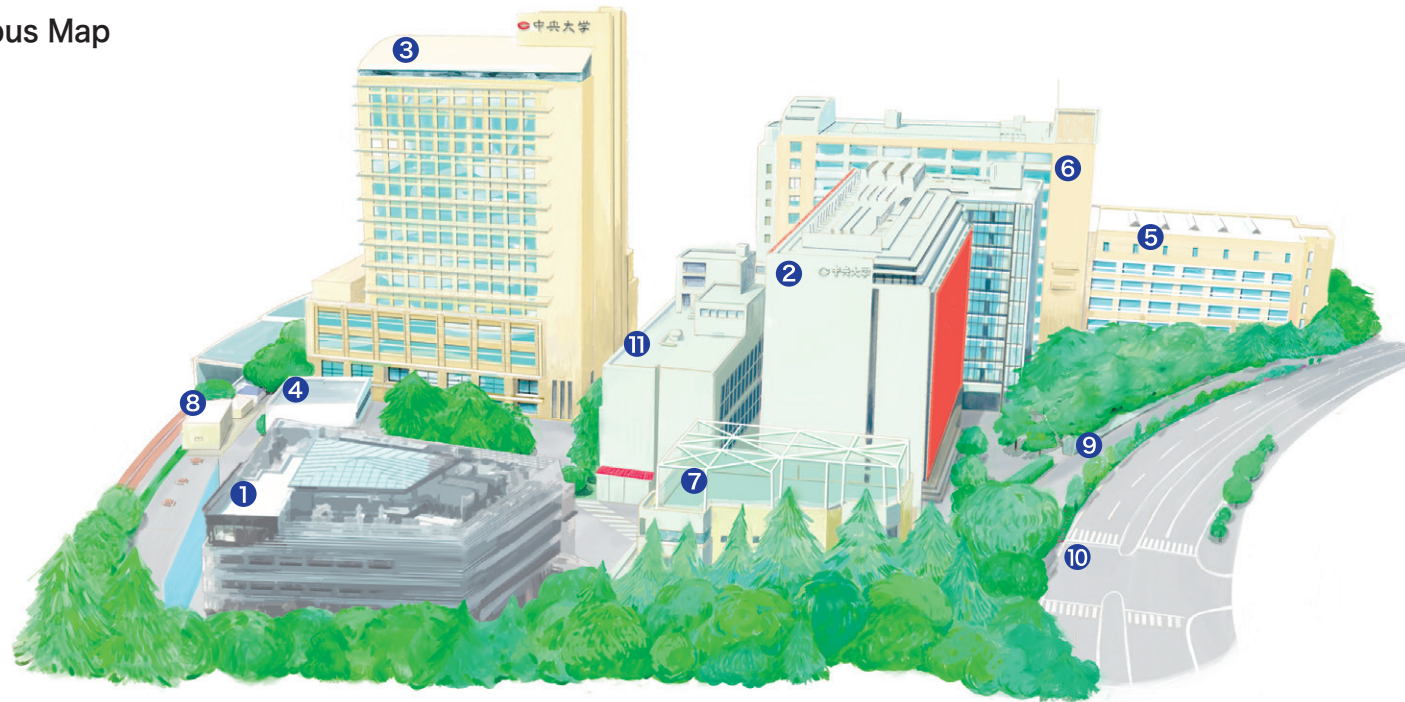

# Korakuen Campus Map

## ① New Building 1

- 5F: Lounge
- 2-4F: Faculty of Science and Engineering
- 1F: Faculty of Science and Engineering
- Volunteer Center Spot
- B1F: Faculty of Science and Engineering
- Federation of Science and Engineering, Student Club Rooms

## ② Building 2

- 9F: Faculty of Science and Engineering
- 7-8F: Faculty of Science and Engineering
- Advanced Science and Technology Center, Institute of Science and Engineering
- 3-6F: Faculty of Science and Engineering
- 2F: Faculty of Science and Engineering
- Chuo University High School at Bunkyo
- 1F: Chuo University High School at Bunkyo (Arena)
- B1F: Chuo University High School at Bunkyo (Arena)

## ③ Building 3

- \*9-14F: Industry-Academia-Government Collaboration Zone for Social Co-creation
- 14F\*: Office of the AI and Data Science Center
- Industry-Academia-Government Collaboration
- 13F\*: Faculty of Law (Research Room)
- Industry-Academia-Government Collaboration
- 12F\*: Research and Development Initiative
- 11F\*: Institute of Comparative Law in Japan, Faculty of Law (Research Room)
- 10F\*: Research Support Office (Chuo University Research Promotion Office, Research and Development Initiative, Institute of Science and Engineering)
- Faculty of Science and Engineering Conference Room
- 9F\*: Institute of Science and Engineering
- 5-8F: Faculty of Science and Engineering
- 4F: Korakuen IT Center (Practice Rooms, Office)
- 3F: Graduate School of Science and Engineering
- Chuo University High School at Bunkyo (Small Hall, Library)
- 2F: Chuo University High School at Bunkyo
- 1F: Career Design Support Section at the Korakuen Campus
- Community Hall, Conference Rooms, Cafeteria
- B2-B1F: Faculty of Science and Engineering